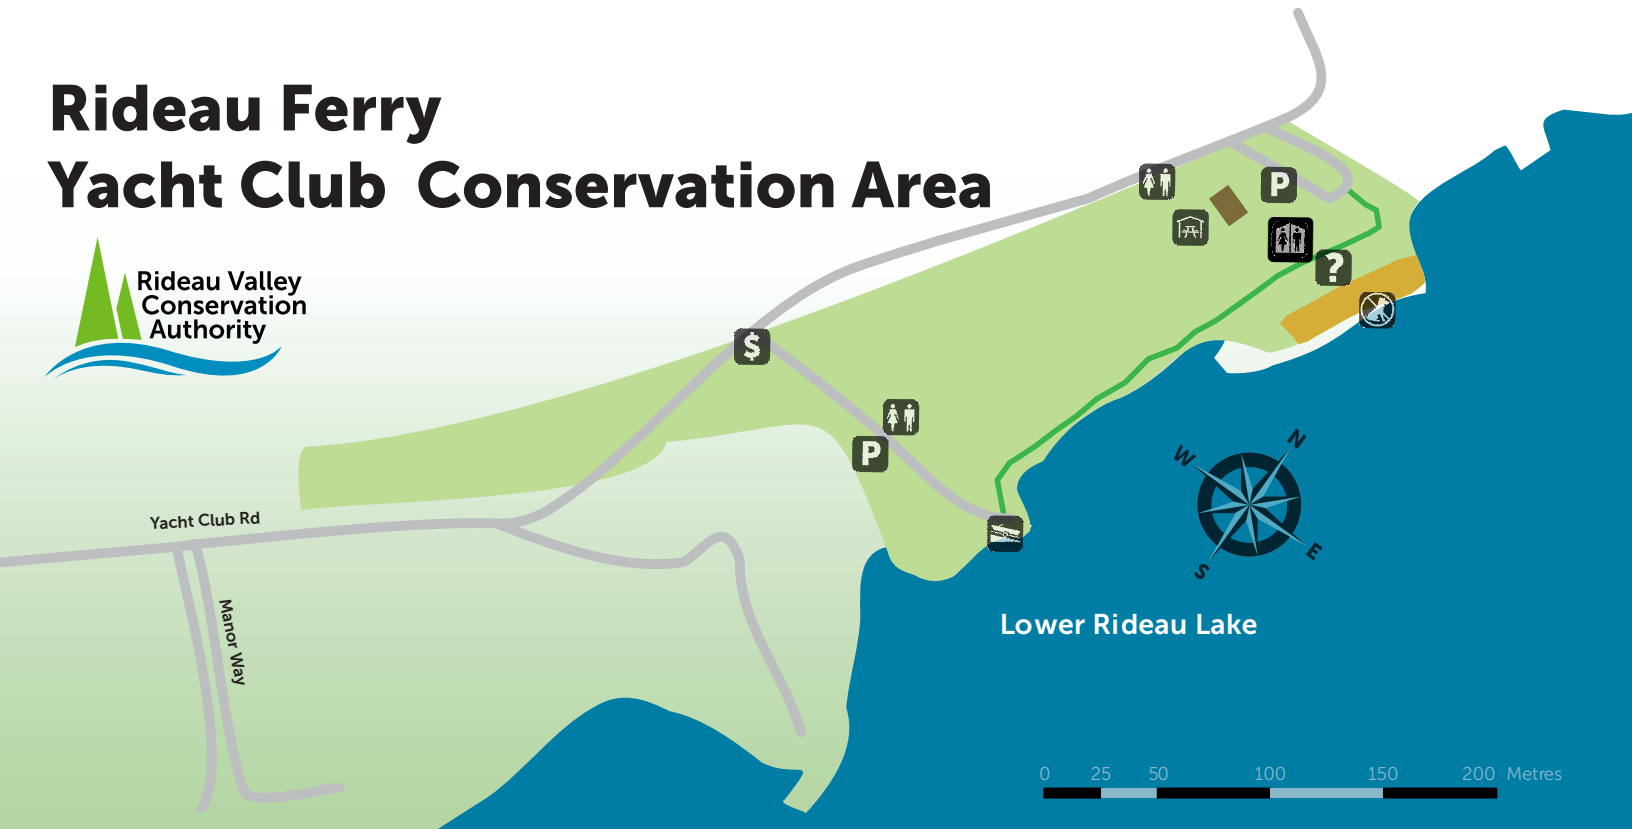

Rideau Ferry Yacht Club Conservation Area

- | | |
|--------------|----------------|
| Beach | No Dogs |
| Boat Launch | Parking |
| Building | Pay Box |
| Change House | Picnic Shelter |
| Kiosk | Privy |